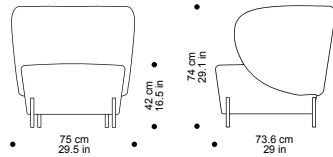

## LaBimba design Dominika Mala, 2019

LABIMBA is an upholstered indoor design armchair. The Italian name means "the baby" and it is suggested by its soft shape and small size.

The armchair has a wooden structure with different densities polyurethane foam layers.

### LaBimba armchair / poltrona

fabric / tessuto h 1.40 mt **3.40 mt/l**

leather / pelle **6.10 mc**

 27 kg

 1 0,51 mc